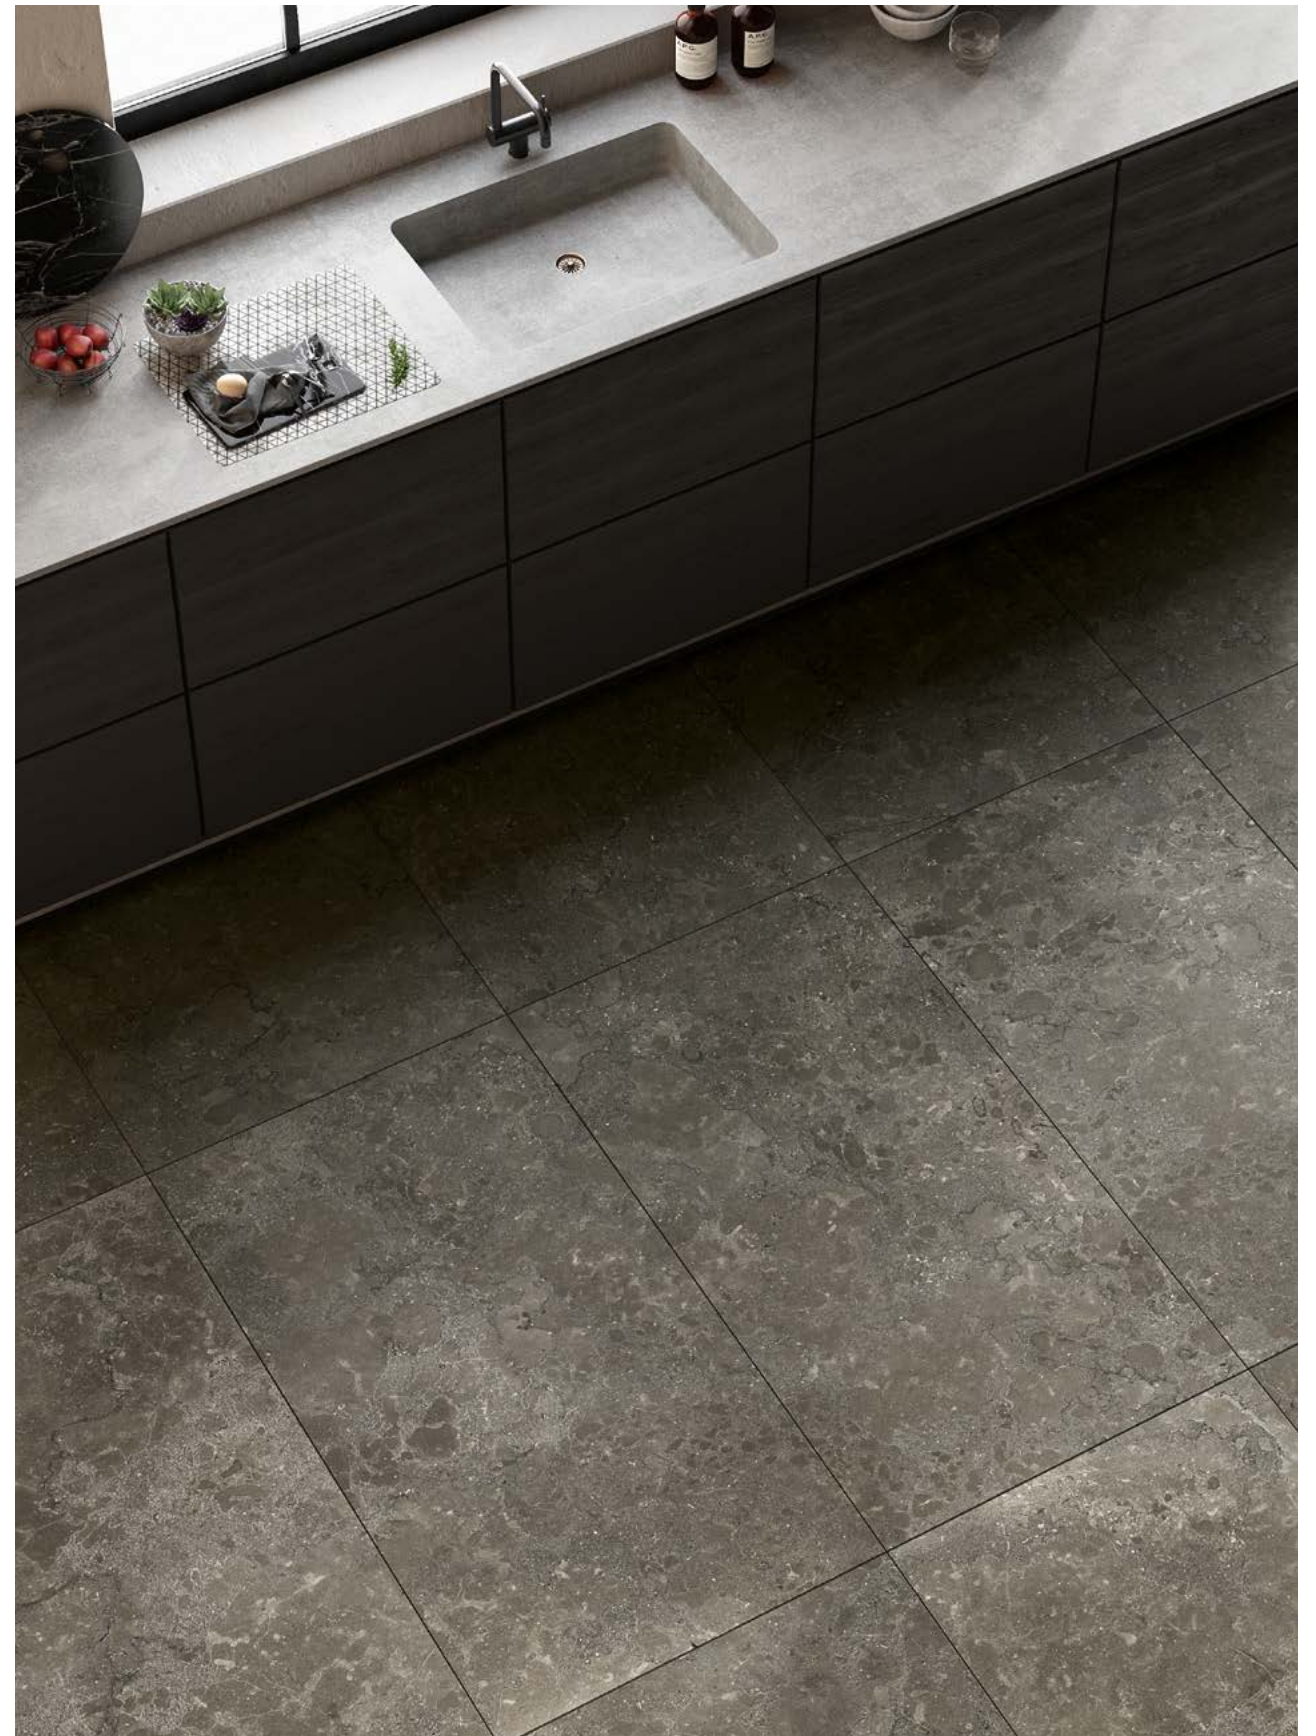

Mud 60x120 - 24"x48" Naturale/Rettificato
Ivory 60x120 - 24"x48" Naturale/Rettificato