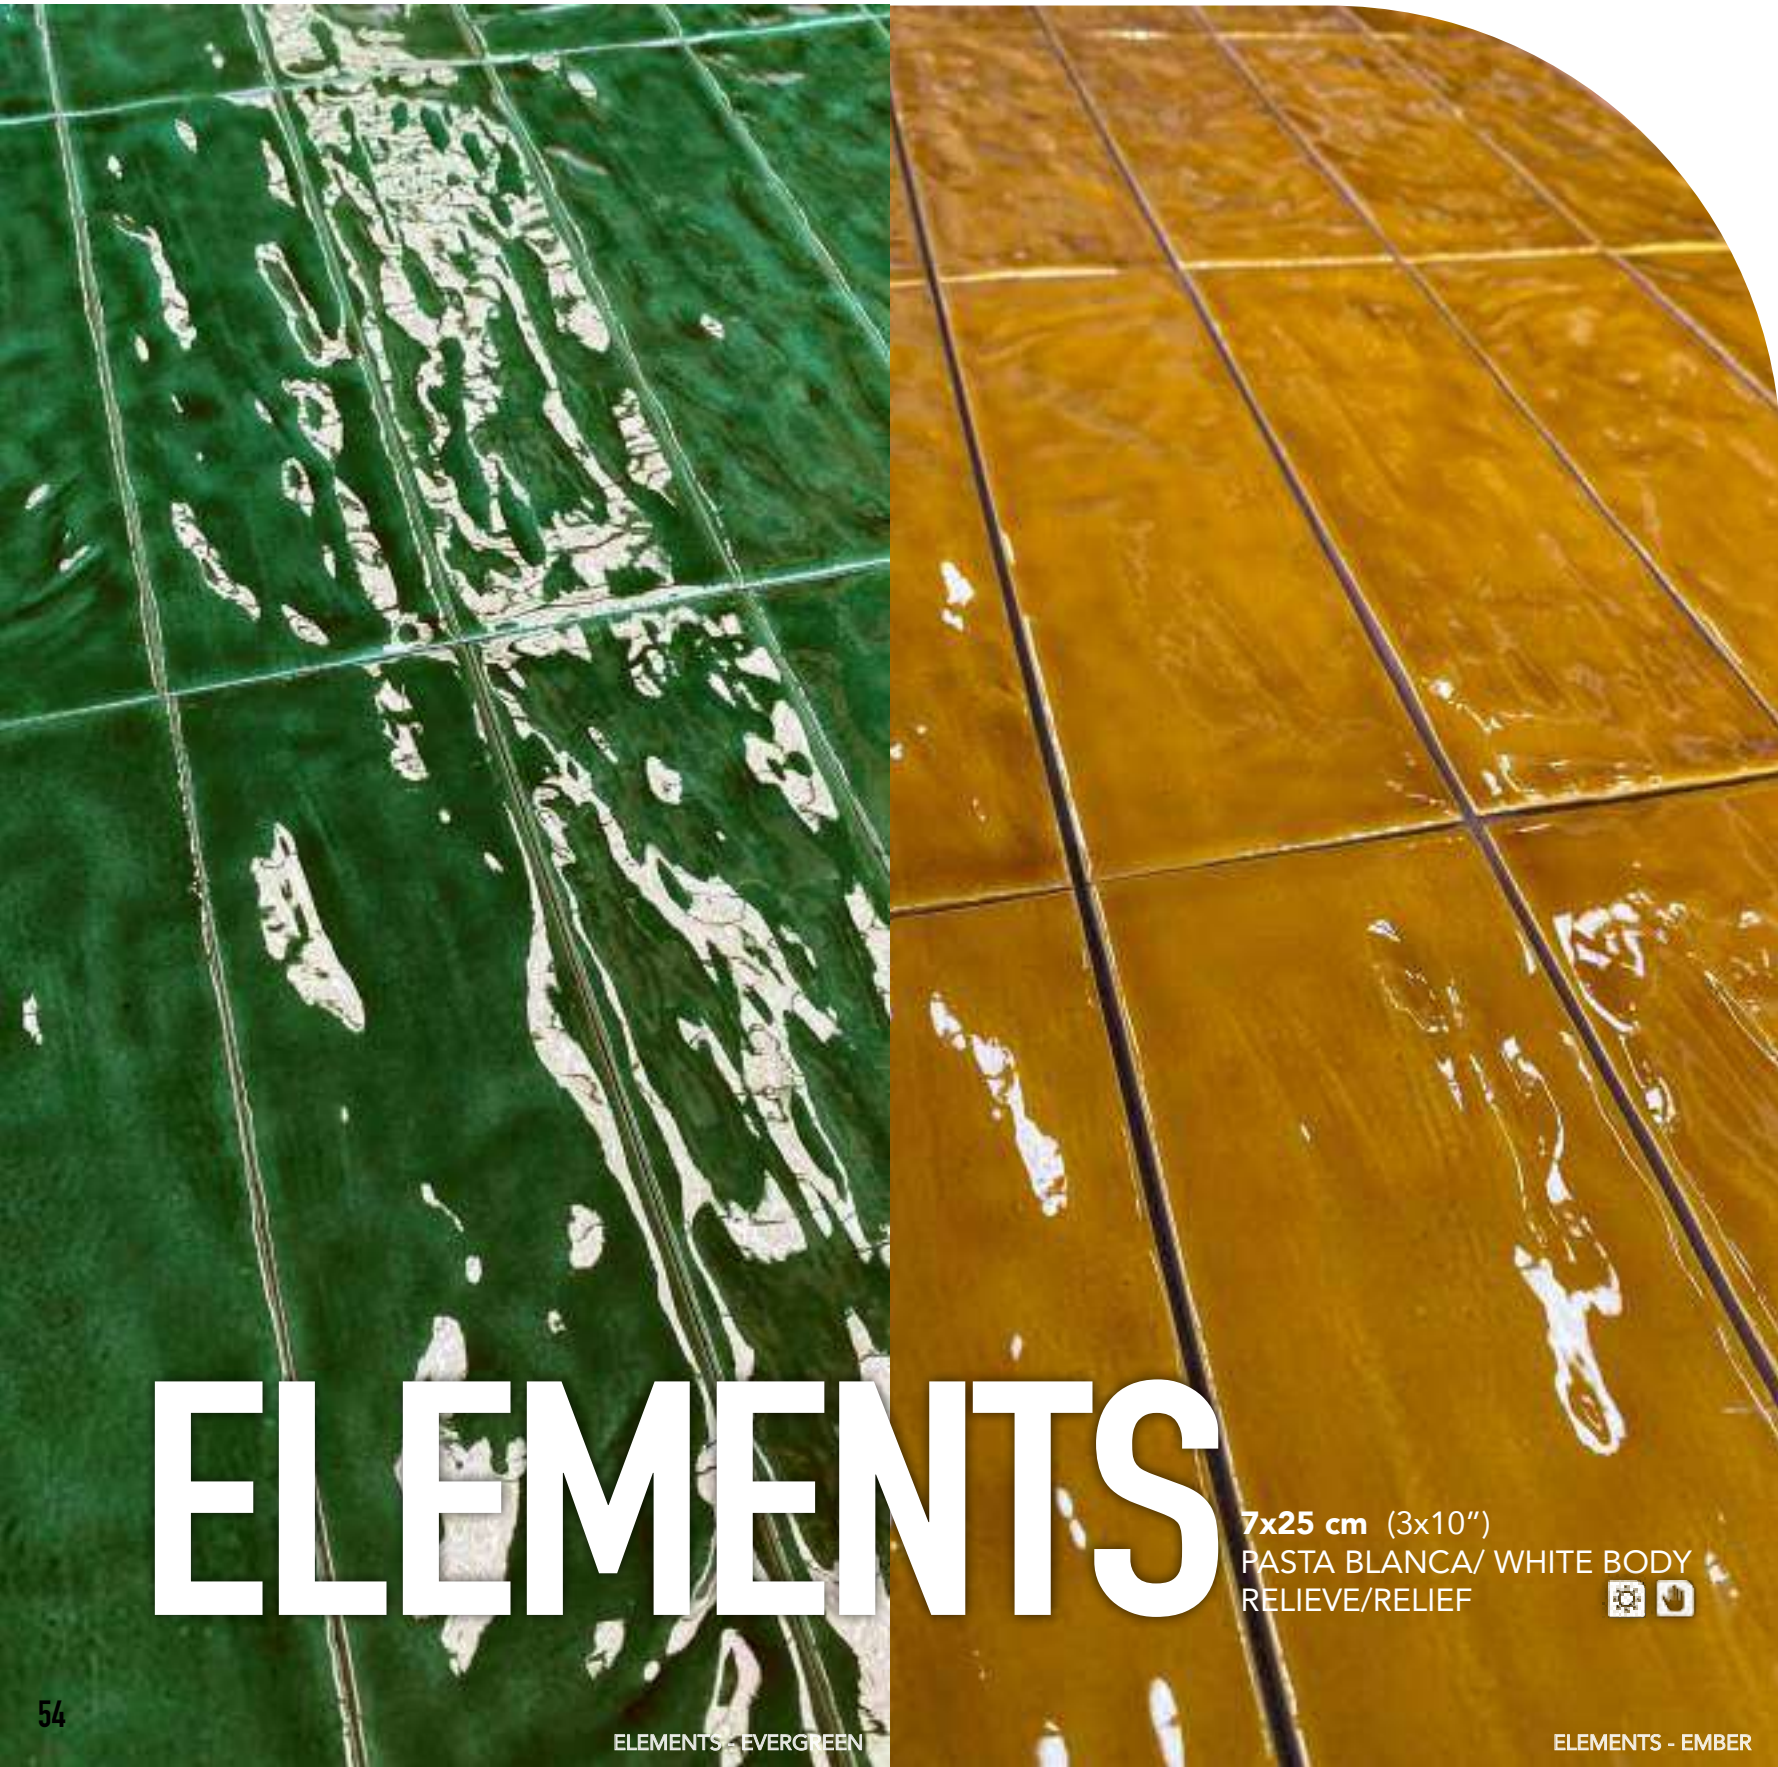

ELEMENTS

7x25 cm (3x10")
PASTA BLANCA/ WHITE BODY
RELIEVE/RELIEF

ELEMENTS · 7x25 cm (3x10") · GLOSSY FINISH

*Destonificado / Toneless